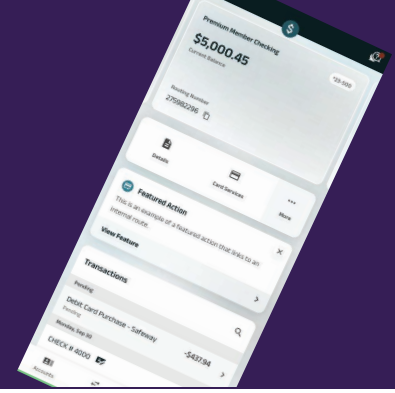

# RADIFI DIGITAL BANKING

## IMPROVED FEATURES AT A GLANCE

- 1 Simplified Card Management – Activate, re-order, or sync your RadiFi card with your digital wallet.
- 2 Savings Goals & Cash Flow Analysis – Gain new insights to help you stay on track.
- 3 Swipe Between Accounts – Navigate seamlessly on mobile.
- 4 Quick Copy & Paste Account Info – Access your account numbers instantly.
- 5 Enhanced Account Alerts – Stay informed with real-time updates.
- 6 Customizable Account Nicknames – Personalize your banking experience.